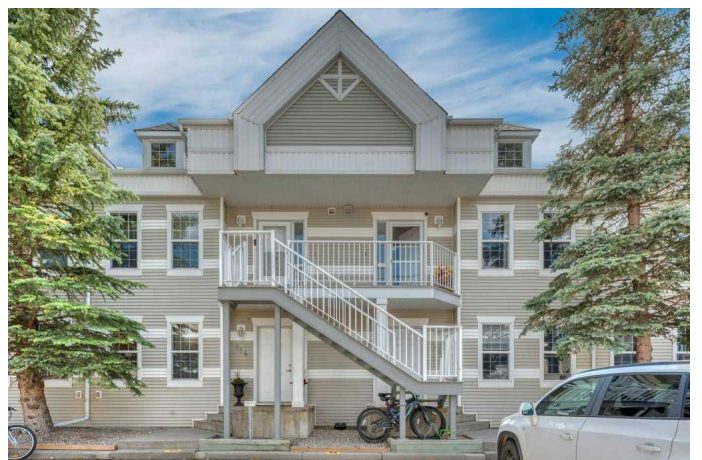

\$225,000 - 123, 103 Strathaven Drive, Strathmore

MLS® #A2236375

\$225,000

2 Bedroom, 1.00 Bathroom, 795 sqft

Residential on 0.05 Acres

Strathaven, Strathmore, Alberta

Welcome to this well-designed 2-bedroom condo offering a bright and functional layout. The kitchen features ample cabinet space and opens seamlessly to the dining area and living room, complete with a cozy gas fireplace—perfect for everyday living and entertaining. Two spacious bedrooms share a full 4-piece bathroom. Step through the sliding doors to your own private patio, ideal for enjoying your morning coffee or evening unwind. A comfortable and convenient home in a great location.

Built in 2001

Essential Information

MLS® #	A2236375
Price	\$225,000
Bedrooms	2
Bathrooms	1.00
Full Baths	1
Square Footage	795
Acres	0.05
Year Built	2001
Type	Residential
Sub-Type	Apartment
Style	Single Level Unit
Status	Active

Community Information

Address 123, 103 Strathaven Drive

Subdivision	Strathaven
City	Strathmore
County	Wheatland County
Province	Alberta
Postal Code	T1P 1W3

Amenities

Amenities	Snow Removal
Parking Spaces	1
Parking	Off Street, Stall

Exterior

Exterior Features	Balcony
Construction	Vinyl Siding, Wood Frame

Additional Information

Date Listed	July 3rd, 2025
Days on Market	39
Zoning	R3

Listing Details

Listing Office	RE/MAX Key
----------------	------------