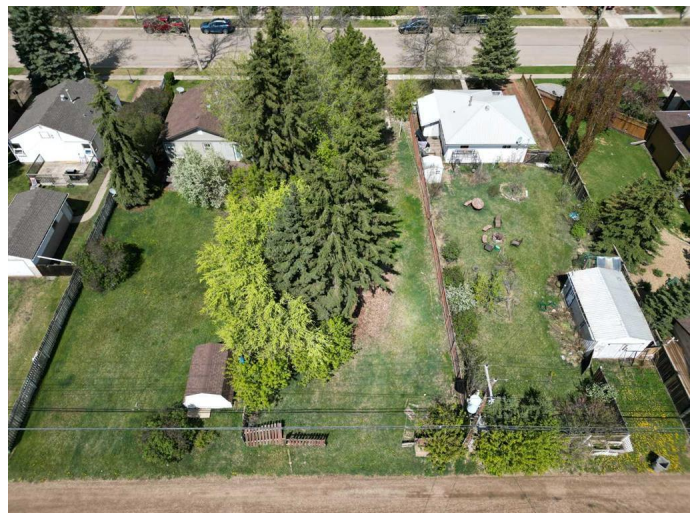

$55,000 - 5915 50a Avenue, Stettler

MLS® #A2220208

$55,000

0 Bedroom, 0.00 Bathroom,
Land on 0.17 Acres

Rosedale, Stettler, Alberta

This bare lot is waiting to be developed into the home you've always wanted. With 150 ft of depth there is no shortage of space to place a house and garage with alley access, you'll still have plenty of yard to enjoy.

Essential Information

MLS® #	A2220208
Price	$55,000
Bathrooms	0.00
Acres	0.17
Type	Land
Sub-Type	Residential Land
Status	Active

Community Information

Address	5915 50a Avenue
Subdivision	Rosedale
City	Stettler
County	Stettler No. 6, County of
Province	Alberta
Postal Code	T0C 2L0

Exterior

Lot Description	Back Lane

Additional Information

Date Listed	May 12th, 2025
Days on Market	104