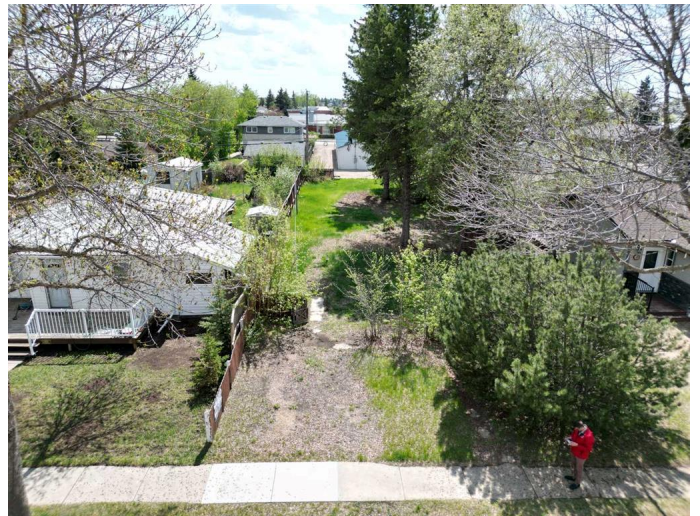

$55,000 - 5915 50a Avenue, Stettler

MLS® #A2220208

$55,000

0 Bedroom, 0.00 Bathroom,
Land on 0.17 Acres

Rosedale, Stettler, Alberta

This bare lot is waiting to be developed into the home you've always wanted. With 150 ft of depth there is no shortage of space to place a house and garage with alley access, you'll still have plenty of yard to enjoy.

Essential Information

MLS® #	A2220208
Price	$55,000
Bathrooms	0.00
Acres	0.17
Type	Land
Sub-Type	Residential Land
Status	Active

Community Information

Address	5915 50a Avenue
Subdivision	Rosedale
City	Stettler
County	Stettler No. 6, County of
Province	Alberta
Postal Code	T0C 2L0

Exterior

Lot Description	Back Lane

Additional Information

Date Listed	May 12th, 2025
Days on Market	104