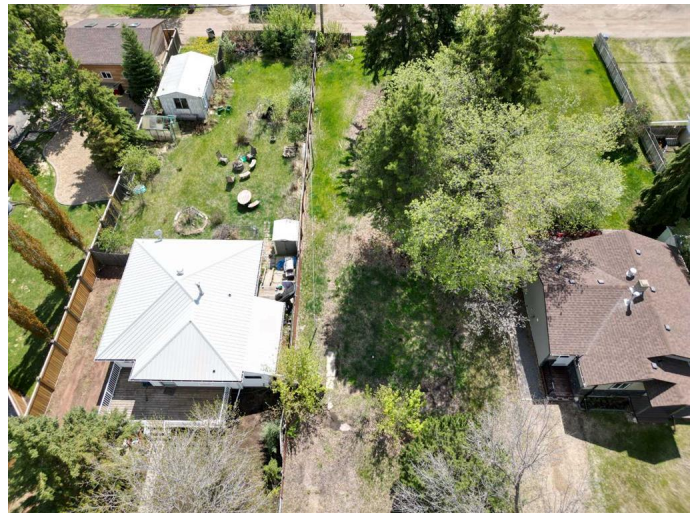

$55,000 - 5915 50a Avenue, Stettler

MLS® #A2220208

$55,000

0 Bedroom, 0.00 Bathroom,
Land on 0.17 Acres

Rosedale, Stettler, Alberta

This bare lot is waiting to be developed into the home you've always wanted. With 150 ft of depth there is no shortage of space to place a house and garage with alley access, you'll still have plenty of yard to enjoy.

Essential Information

MLS® #	A2220208
Price	$55,000
Bathrooms	0.00
Acres	0.17
Type	Land
Sub-Type	Residential Land
Status	Active

Community Information

Address	5915 50a Avenue
Subdivision	Rosedale
City	Stettler
County	Stettler No. 6, County of
Province	Alberta
Postal Code	T0C 2L0

Exterior

Lot Description	Back Lane

Additional Information

Date Listed	May 12th, 2025
Days on Market	104